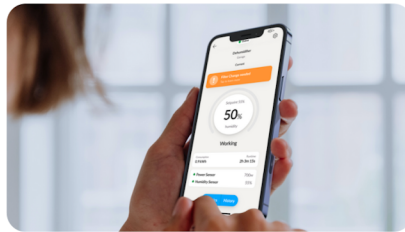

Next Generation Waterproofing Solutions

POWERED BY
shipshape

Proactively monitor your home's performance and get peace of mind!

Get Shipshape So You Can FINALLY...

- ✓ Know your equipment is working
- ✓ Get peace of mind with 24/7 Monitoring
- ✓ Keep your home healthy, efficient and safe
- ✓ Simplify with home maintenance
- ✓ Receive maintenance reminders and support
- ✓ Save time, save money, save energy

How Shipshape Works

Connect Your Existing Sump Pump Or Dehumidifier

Monitor Performance In The App

Get Peace of Mind With 24/7 Pro Monitoring

TEMPERATURE + HUMIDITY + LEAKS

POWER CONSUMPTION

We Save You Time, Money & Energy